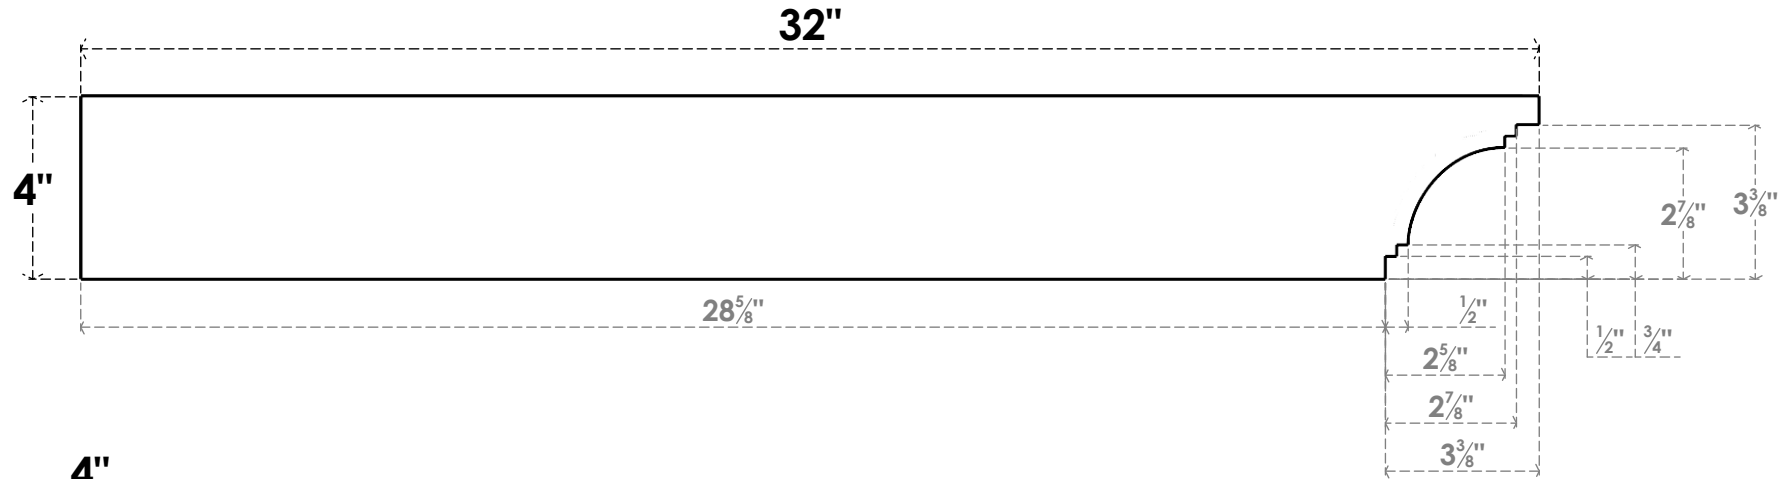

ITEM NUMBER: RFTURO040X04000X32000X004PEC00RCPR

4"W X 4"H X 32"L TIMBERTHANE ROUGH CEDAR PESCADERO FAUX WOOD OPEN RAFTER TAIL, 4"L END, PRIMED TAN

SIDE PROFILE

ISOMETRIC

FRONT PROFILE

GENERATED DATE : 03/02/2023