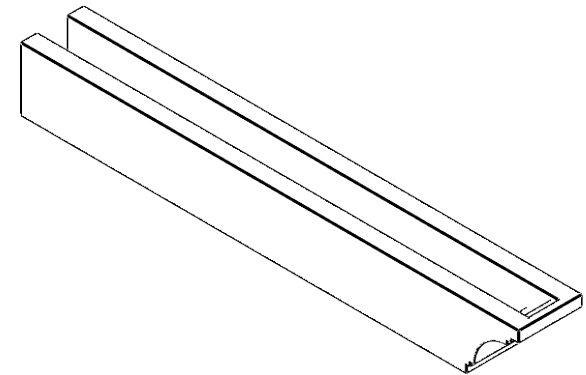

ITEM NUMBER: RFTURO040X04000X32000X004PEC00RCPR

4"W X 4"H X 32"L TIMBERTHANE ROUGH CEDAR PESCADERO FAUX WOOD OPEN RAFTER TAIL, 4"L END, PRIMED TAN

SIDE PROFILE

ISOMETRIC

FRONT PROFILE

GENERATED DATE : 03/02/2023

EKENA MILLWORK
2300 WEST MAIN ST.
CLARKSVILLE, TX 75426
TOLL FREE: 866-607-0453
WWW.EKENAMILLWORK.COM

NOTES

1. INSTALLATION TO BE COMPLETED IN ACCORDANCE WITH MANUFACTURER'S SPECIFICATIONS.
2. DRAWING MAY NOT BE TO SCALE
3. THIS DRAWING IS INTENDED FOR DESIGN AND PLANNING PURPOSES ONLY.
4. ALL INFORMATION CONTAINED HEREIN WAS CURRENT AT THE TIME OF DEVELOPMENT BUT MUST BE REVIEWED AND APPROVED BY THE PRODUCT MANUFACTURER TO BE CONSIDERED ACCURATE.
5. TIMBERTHANE ARCHITECTURAL PRODUCTS ARE MADE FROM HIGH DENSITY URETHANE AND COME FACTORY PRIMED