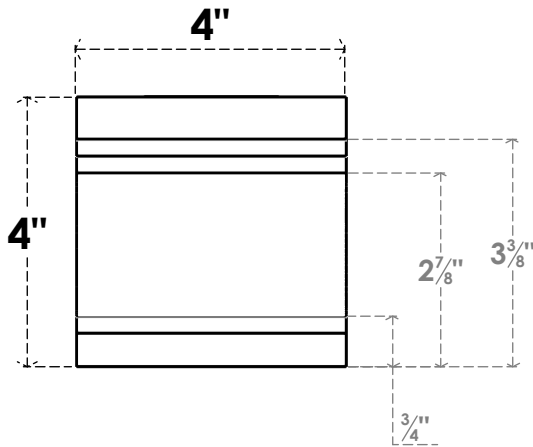

ITEM NUMBER: RFTURO040X04000X32000X004PEC00RCPR

4"W X 4"H X 32"L TIMBERTHANE ROUGH CEDAR PESCADERO FAUX WOOD OPEN RAFTER TAIL, 4"L END, PRIMED TAN

SIDE PROFILE

ISOMETRIC

FRONT PROFILE

GENERATED DATE : 03/02/2023